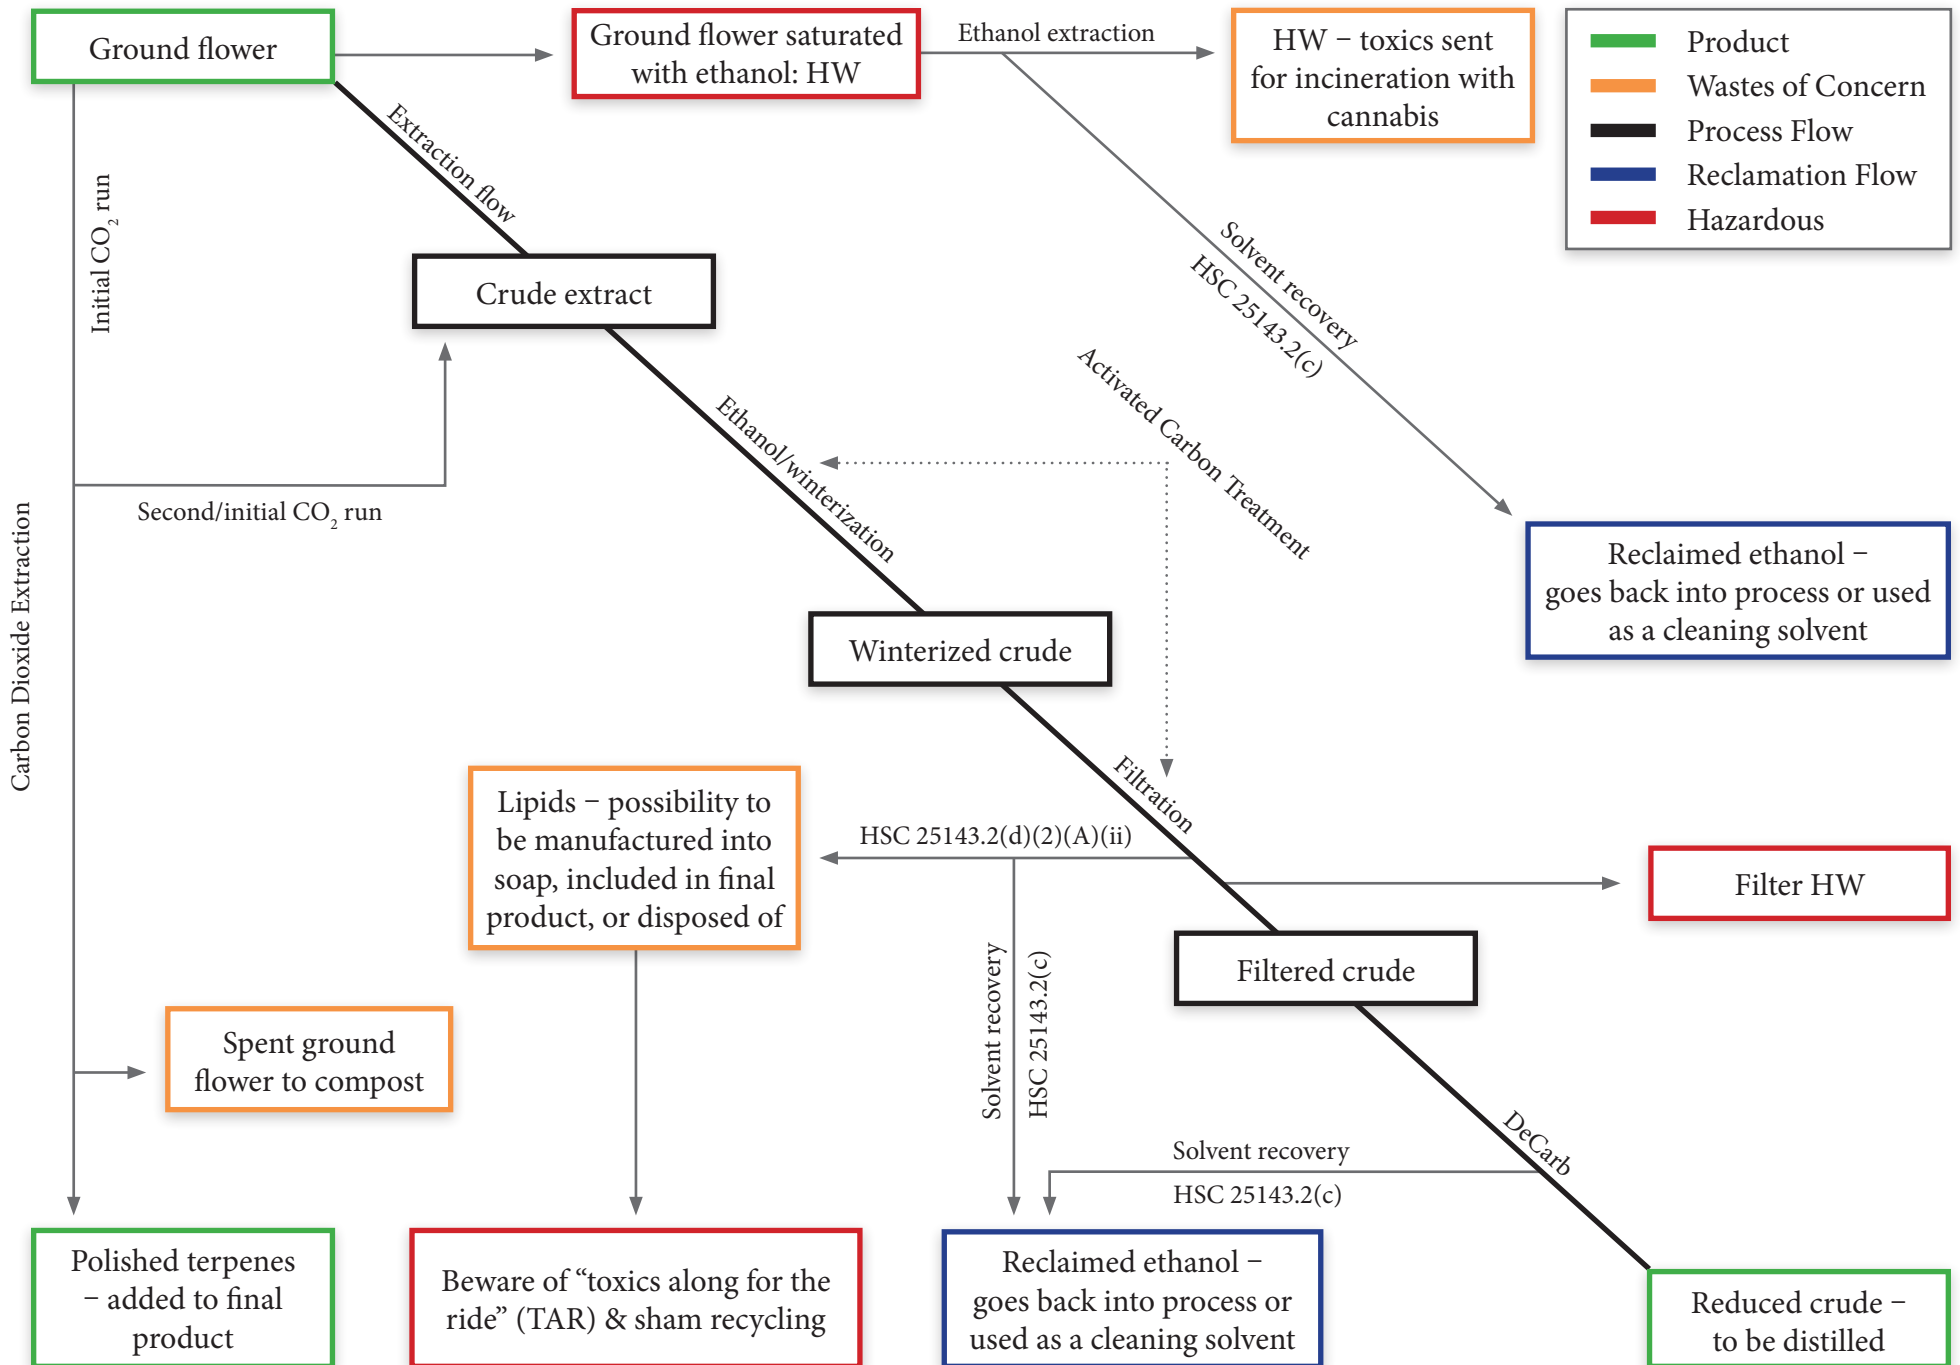

CANNABIS EXTRACTION WASTE STREAMS FLOWCHART

For more information, contact the NES cannabis compliance team at cannabis@nesglobal.net

CANNABIS EXTRACTION DISTILLATION WASTE FLOWCHART

For more information, contact the NES cannabis compliance team at cannabis@nesglobal.net